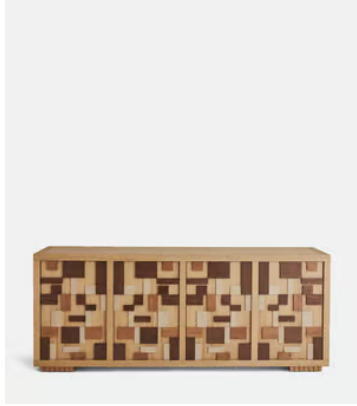

## Sandro Sideboard

~~\$4,795~~ \$3,355 Regular price

~~\$4,076~~ \$2,684 Member price

Make a decorative statement in the home with our Sandro sideboard. Crafted in Portugal, a solid oak frame is brought to life with four mosaic front doors in oak, walnut and ash, echoing the 1960s-inspired dark wood panelling in the club of Soho House Holloway. Finished with brass inlay details for an added vintage touch, place in your hallway or living room to make a bold first impression.