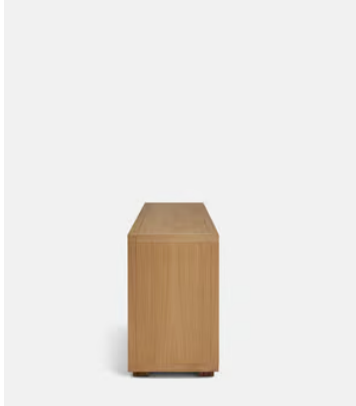

## Sandro Sideboard

~~\$4,795~~ \$3,355 Regular price

~~\$4,076~~ \$2,684 Member price

Make a decorative statement in the home with our Sandro sideboard. Crafted in Portugal, a solid oak frame is brought to life with four mosaic front doors in oak, walnut and ash, echoing the 1960s-inspired dark wood panelling in the club of Soho House Holloway. Finished with brass inlay details for an added vintage touch, place in your hallway or living room to make a bold first impression.

### Dimensions

**Dimensions:** H80 x W200 x D50cm / H31.4 x W78.7 x D19.6"

**Weight:** 123kg / 271.2lbs

**Packaged dimensions:** H86 x W206 x D56cm / H33.9 x W81.1 x D22"

**Packaged weight:** 133kg / 293.2lbs