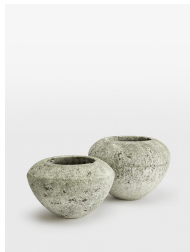

Sagres Planter, Green, Small

\$60 Regular

\$48 Membership

Product details

The Sagres planter is inspired by the relaxed, coastal interiors of Soho Roc House in Mykonos. Crafted from cement, it has a raw, distressed texture that brings an earthy quality to patios and decking in a subtle green colourway.

Dimensions

Product dimensions: H19 x W28 x D28cm / H7.5 x W11 x D11"

Product weight: 4kg / 8.8lbs

Packaged or boxed dimensions: H28 x W37 x D37cm / H11 x W14.6 x D14.6"

Packaged or boxed weight: 4kg / 8.8lbs