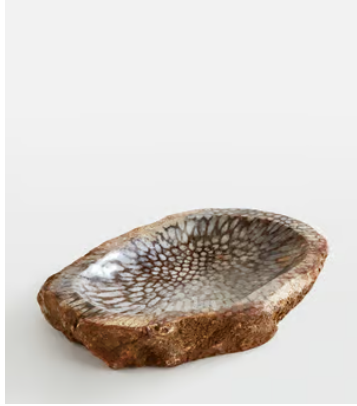

SOHO HOME

Lorita trinket Bowl

\$255 Regular price

\$217 Member price

The natural formation of our Lorita trinket bowl adds interest to a coffee table or side table. Sculpted from fossilised coral - a stone found in Indonesian coastal areas, seafrosts and river edges - it has a unique beehive appearance with no two pieces the same, while echoing the interiors of Soho Roc House.

Dimensions

Dimensions: H17 x W17 x D17cm / H35.4 x W7 x D2"

Weight: 3kg / 6.6lbs

Packaged dimensions: H25 x W22 x D22cm / H9.8 x W8.7 x D8.7"

Packaged weight: 3kg / 6.6lbs

Details

Assembly required: No

Composition: Beehive Stone

Construction: Indoor

Material: Coral

Watertight: No