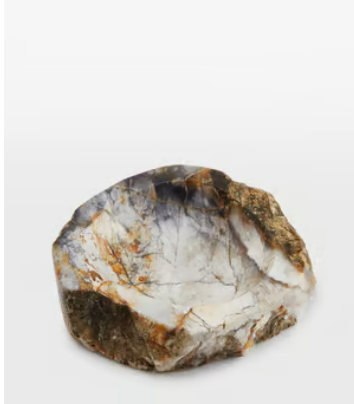

## Sorrel Trinket Bowl, Teal

~~\$255~~ \$125 Regular price

~~\$217~~ \$100 Member price

The natural formation of our Sorrel trinket bowl adds interest to a coffee table or side table with no two styles the same. Sculpted from agate stone with a raw edge and organic shape, it echoes the neutral interiors of Soho Roc House.