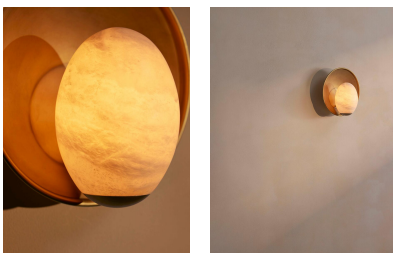

Avena Wall Light, Alabaster Globe, Us

£495

Regular

£421

Membership

Product details

A mix of contemporary shapes and finishes makes our Avena wall light one of a kind. Inspired by Soho House Rome, an alabaster oval globe sits on a precious brass dish with a circular back. Each pattern in the alabaster stone varies, making each piece unique to the next. Place either side of the bathroom mirror for a soft lighting scheme with a modern twist.

- Alabaster oval globe
- Contemporary-inspired wall light
- Stone pattern varies, making each one unique
- Antique brass back dish and globe holder
- Solid precious brass
- Bathroom safe
- Recommended bulb: Tala 4W Candle LED
- We recommend wiring our wall lights with a dimmer control to tailor the light level
- Inspired by Soho House Rome