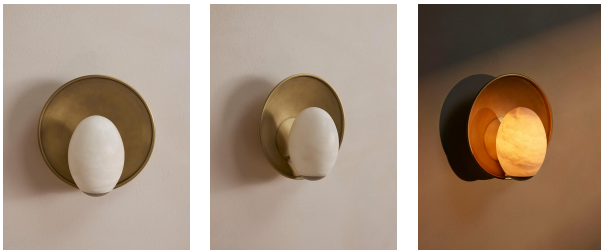

Avena Wall Light, Alabaster Globe, Us

£495

Regular

£421

Membership

Product details

A mix of contemporary shapes and finishes makes our Avena wall light one of a kind. Inspired by Soho House Rome, an alabaster oval globe sits on a precious brass dish with a circular back. Each pattern in the alabaster stone varies, making each piece unique to the next. Place either side of the bathroom mirror for a soft lighting scheme with a modern twist.

- Alabaster oval globe
- Contemporary-inspired wall light
- Stone pattern varies, making each one unique
- Antique brass back dish and globe holder
- Solid precious brass
- Bathroom safe
- Recommended bulb: Tala 4W Candle LED
- We recommend wiring our wall lights with a dimmer control to tailor the light level
- Inspired by Soho House Rome