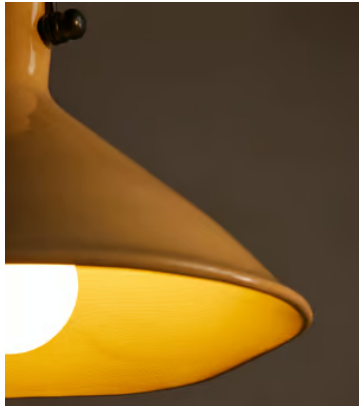

SOHO HOME

Carla Pendant, US

\$395 Regular price

\$336 Member price

Use our Carla pendant light to transform your living space with an organic feel. Inspired by Soho Farmhouse, the lampshade has been given a ceramic glaze with antique brass finish chain details for an added vintage touch. Ceramic glaze varies, meaning each of these lamps is completely unique.