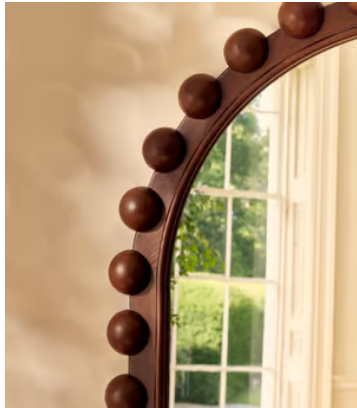

SOHO HOME

Emilia Mirror, Floor

\$2,595 Regular price

\$2,206 Member price

A decor piece with endless impact, our Emilia floor mirror features an oversized statement arch frame with carved bobble detail. Crafted from solid dark ash, it reflects similar styles seen in Shoreditch House. Place in any room to recreate the House's signature look and open up your space.