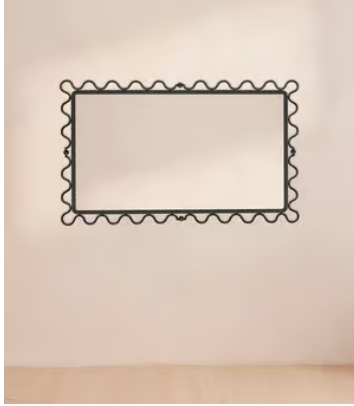

SOHO HOME

Pia Mirror

\$895 Regular price

\$761 Member price

A mix of oversized silhouettes and detailed frames adds a fresh look to your interiors, as with our tall Pia mirror. Designed to accent your space, it features a sculptural wave border in a matte black metal. Inspired by Soho House Paris, hang either portrait or landscape in any room of the home.

Dimensions

Dimensions: H115 x W70 x D7cm / H45.3 x W27.5 x D2.8"

Weight: 46kg / 101.4lbs

Packaged weight: 46kg / 101.4lbs

Details

Assembly required: No

Bathroom safe: Suitable for bathroom use

Wall fixtures included: No