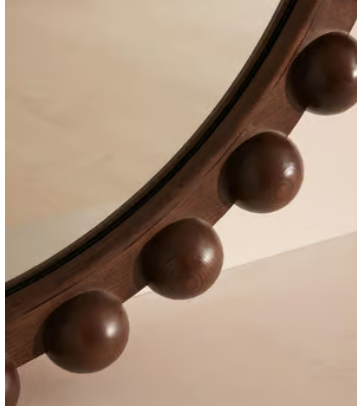

Emilia Mirror, Round

\$1,945 Regular price

\$1,653 Member price

A decor piece with endless impact, our Emilia round mirror features a bobble frame that's been carved for extra definition. Crafted from solid dark oak, it reflects similar styles seen in Shoreditch House. Place above a mantelpiece or in the bedroom to recreate the House's signature look and open up your space.