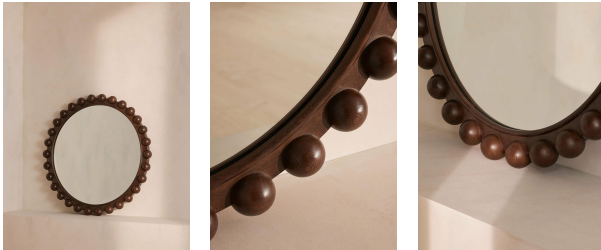

Emilia Mirror, Round

£1,495

Regular

£1,271

Membership

Product details

A decor piece with endless impact, our Emilia round mirror features a bobble frame that's been carved for extra definition. Crafted from solid dark oak, it reflects similar styles seen in Shoreditch House. Place above a mantelpiece or in the bedroom to recreate the House's signature look and open up your space.

- Round mirror
- Solid dark oak
- Decorative bobble frame
- Carved detail
- Easy installation, aluminium cleat included
- Inspired by Shoreditch House

Dimensions

Product dimensions: H107.9 x W107.9 x D8.2cm / H42.5 x W42.5 x D3.2"