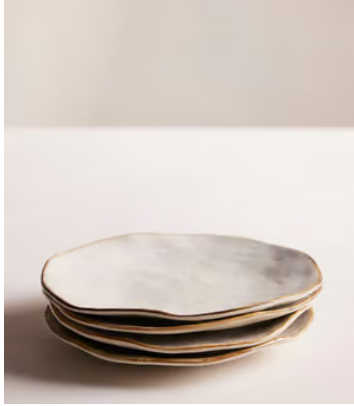

SOHO HOME

Emden Side Plate, Set of Four

\$111 Regular price

\$94 Member price

The speckled, matte glaze of our Emden dining collection echoes the rustic aesthetic of Soho Farmhouse beautifully, and has been hand applied and decorated by expert artisans in Portugal. A comfy, organic shape simply adds to the charm of the collection. Complete this set of four side plates with the matching dinner plates and cereal bowls for both relaxed dining and entertaining.

Dimensions

Dimensions: H2.4 x W15 x D15cm / H0.9 x W5.9 x D5.9"

Weight: 1kg / 2.2lbs

Packaged dimensions: H14 x W31 x D31cm / H5.5 x W12.2 x D12.2"

Packaged weight: 1kg / 2.2lbs

Details

Composition: Stoneware