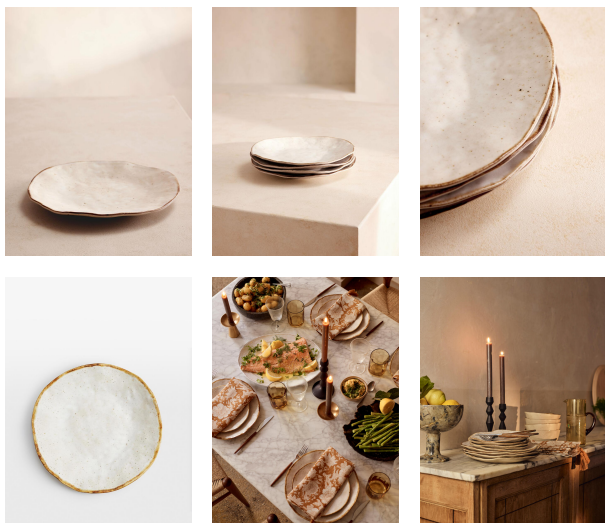

Emden Dinner Plate, Set Of Four

£95 Regular
£81 Membership

Product details

The speckled, matte glaze of our Emden dining collection echoes the rustic aesthetic of Soho Farmhouse beautifully, and has been hand applied and decorated by expert artisans in Portugal. A comfy, organic shape simply adds to the charm of the collection. Complete this set of four dinner plates with the matching side plates and cereal bowls for both relaxed dining and entertaining.

- Set of four rustic-inspired dinner plates
- Part of the Emden collection
- Handcrafted and decorated in Portugal
- Soft brown rim
- Dishwasher safe
- Inspired by Soho Farmhouse

Dimensions

Product dimensions: H2.4 x W28 x D28cm / H0.9 x W11 x D11"