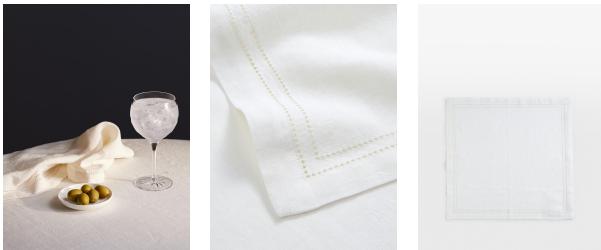

Finley Hemstitch Napkins, Set Of Four

£65

Regular

£55

Membership

Product details

Our Finley napkins have a classic hemstitch design, in keeping with the style of the table linen used in our Soho House restaurants. Crafted from pure linen, this design is also available as a tablecloth to complete your dining set-up.

- Set of four napkins
- 100% linen
- Classic hemstitch design
- Also available as a tablecloth
- Inspired by the table linen in our Soho House restaurants

Dimensions

Product dimensions: H50 x W50 x D0.3cm / H19.7 x W19.7 x D0.1"

Product weight: 0.06kg / 0.1lbs

Details

Care instructions: Machine wash Cold Do not Tumble Iron Low

Composition: 100% Linen

Rug style: Classic

Technique: Woven