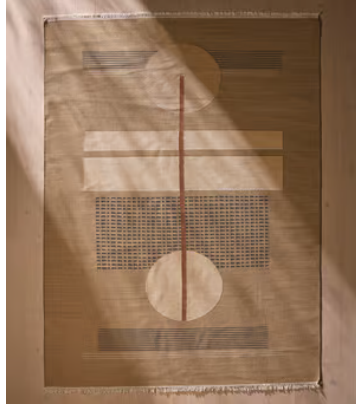

SOHO HOME

Hayworth Rug, 170 x 240cm

~~\$1,295~~ \$645 Regular price

~~\$1,101~~ \$516 Member price

Horizontal and vertical lines play with geometric shapes to create the Hayworth rug, a balanced graphic composition that speaks to the landscapes and sunsets visible from the roof terrace at Soho Warehouse in Downtown LA. A lightweight, flatweave design, earthy and sun-faded tones from a wool weft are handcrafted in India for a design that's perfect for areas with high footfall in the home.

Dimensions

Dimensions: H170 x W240 x D1cm / H5'6" x W7'10" x D0.4"

Weight: 7kg / 15.4lbs

Packaged dimensions: H175 x W18 x D18cm / H68.9 x W7.1 x D7.1"

Packaged weight: 7kg / 15.4lbs

Details

Assembly required: No