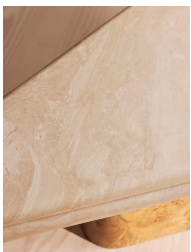

Gia Coffee Table Set, Royal Diana Marble

£3,595

Regular

£3,056

Membership

Product details

Inspired by Soho House Rome, the Gia coffee table set is striking in both form and function. The solid block style can be configured to create two geometric tables, with both tabletops constructed from an Italian honed Royal Diana marble. The stone is distinguished by a cream background with beige, tan and grey tones which blend together to create a swirled marble pattern; you may even see occasional ivory and quartz veining within the unique surface. Grounded by a book-matched burl base, this table will become a focal point in your interiors scheme.

- Configured marble coffee table
- Can be separated to create two tables
- Honed Royal Diana marble sourced from Italy
- Beige, tan and grey tones
- Ivory and quartz veining
- Book-matched burl base
- Inspired by Soho House Rome

Dimensions

Product dimensions: H37 x W120 x D80cm / H14.6 x W47.2 x D31.5"

Product weight: 168kg / 370.4lbs

Number of boxes: 2

* Box 1 : H46 x W90 x D101cm / H18.1 x W35.4 x D39.8"

* Box 2 : H143 x W37 x D144cm / H56.3 x W14.6 x D56.7"