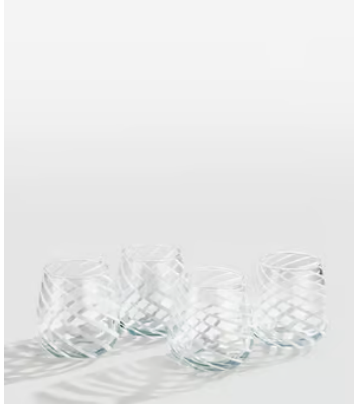

## Coletta Lowball White, Set of Four

~~\$110~~ **\$55** Regular price

~~\$94~~ **\$44** Member price

Our Coletta lowball tumblers are made for enjoying a long refreshing soft drink or cocktail with friends, the Soho House way. Inspired by the traditional 1960s white swirled glass lighting fixtures found in Soho House Rome and crafted from blown glass, the Coletta glassware adds a fun twist to the traditional dining tablescape.

### Dimensions

**Dimensions:** H14 x W6.8 x D6.8cm / H5.5 x W2.7 x D2.7"

**Weight:** 2kg / 4.4lbs

**Packaged weight:** 2kg / 4.4lbs