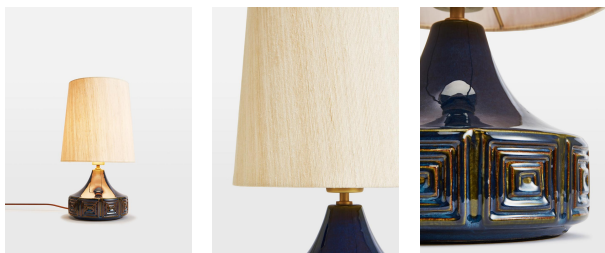

## Cecil Table Lamp, Small, Us

\$275 Regular

\$234 Membership

### Product details

The Cecil Table lamp features a ceramic base with embossed geometric squares as a nod to vintage styles. Spotted in White City House, this small lamp is finished with a reactive glaze and a raw silk linen shade, which has been woven from natural, untreated yarns for subtle texture and elegant sheen. Place atop a console table, or keep it bedside to create an ambience for late-night reading.

### Dimensions

Product dimensions: H45 x W26 x D26cm / H17.7 x W10.2 x D10.2"

Product weight: 2.7kg / 6lbs

Packaged or boxed dimensions: H35 x W35 x D40cm / H13.8 x W13.8 x D15.7"

Packaged or boxed weight: 5kg / 11lbs