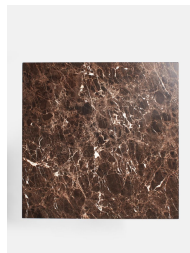

Phoenix Table, Dark Emperador Marble, Low

$2,395 Regular

$2,036 Membership

Product details

Referencing the textures seen throughout Shoreditch House, the low Phoenix table is constructed from Dark Emperador marble - a deep brown Italian marble with irregular grey-white spots and calcite accents. Clean, geometric lines and a square, stackable profile create definition. Nest together with the tall Phoenix table to make your living space flow.

Dimensions

Product dimensions: H38 x W70 x D70cm / H15 x W27.6 x D27.6"

Product weight: 120kg / 264.6lbs

Number of boxes: 2

* Box 1 : H55 x W44 x D44cm / H21.7 x W17.3 x D17.3"

* Box 2 : H81 x W81 x D18cm / H31.9 x W31.9 x D7.1"