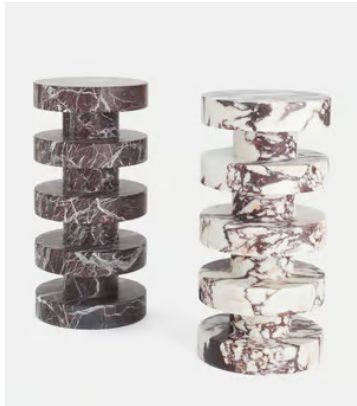

Details

Material: Marble

Feet: No

Assembly Required: No

Care Instructions: For day-to-day cleaning, dust with a clean, dry cloth. Marble must be cleaned with extreme delicacy as it is porous and can stain more easily than other materials. Surfaces are treated with anti-stain and anti-oil product, however, spills of acidic liquids such as wine, coffee, lemon or vinegar must be wiped immediately. Do not under any circumstances clean with abrasive or aggressive products, acidic detergents, bleach or abrasive paper or steel wool.