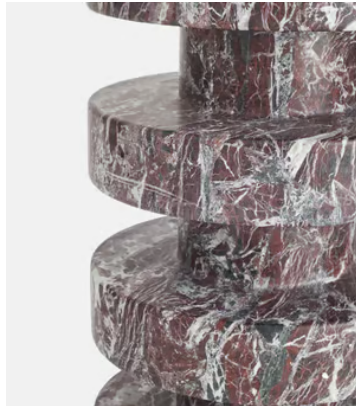

Details

Material: Marble

Feet: No

Assembly Required: No

Care Instructions: For day-to-day cleaning, dust with a clean, dry cloth. Marble must be cleaned with extreme delicacy as it is porous and can stain more easily than other materials. Surfaces are treated with anti-stain and anti-oil product, however, spills of acidic liquids such as wine, coffee, lemon or vinegar must be wiped immediately. Do not under any circumstances clean with abrasive or aggressive products, acidic detergents, bleach or abrasive paper or steel wool.