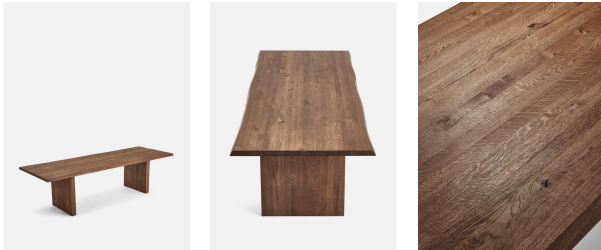

## Matis Dining Table, Walnut, 240cm, Us

\$4,495 Regular

\$3,596 Membership

### Available in

Grey Oak

Oak

Walnut

### Sizes

4-6 Seater, 6-8 Seater

### Product details

Our Matis dining table is crafted from solid walnut with an oil finish and characteristic live edge. Available in three different sizes and wood stains, place the large rectangular table in the centre of a dining room to recreate the rustic settings at Soho Farmhouse.