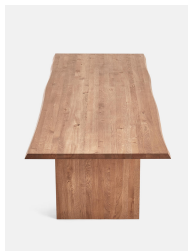

### Product details

Our Matis dining table is crafted from solid oak with an oil finish and characteristic live edge. Available in three different sizes and wood stains, place the large rectangular table in the centre of a dining room to recreate the rustic settings at Soho Farmhouse.

- Each table is unique; no two pieces are exactly alike
- Available in different sizes and wood stains: oak, grey oak and walnut
- Seats six to eight people
- Oiled finish
- Live edge
- Inspired by Soho Farmhouse