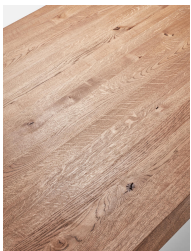

### Product details

Our Matis dining table is crafted from solid oak with an oil finish and characteristic live edge. Available in three different sizes and wood stains, place the large rectangular table in the centre of a dining room to recreate the rustic settings at Soho Farmhouse.

- Each table is unique; no two pieces are exactly alike
- Available in different sizes and wood stains: oak, grey oak and walnut
- Seats six to eight people
- Oiled finish
- Live edge
- Inspired by Soho Farmhouse