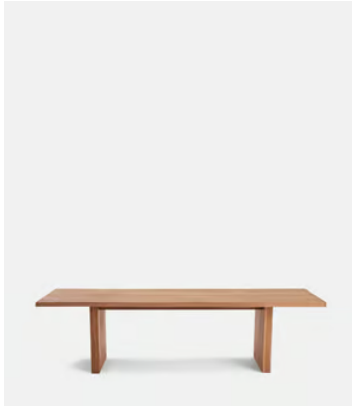

SOHO HOME

Matis Dining Table, Oak, 220cm, US

~~\$4,495~~ **\$3,370** Regular price

~~\$3,821~~ **\$2,696** Member price

Our Matis dining table is crafted from solid oak with an oil finish and characteristic live edge. Available in three different sizes and wood stains, place the large rectangular table in the centre of a dining room to recreate the rustic settings at Soho Farmhouse.

Dimensions

Dimensions: H75 x W220 x D100cm / H29.5 x W86.6 x D39.4"

Weight: 116kg / 255.7lbs

Number of boxes: 2

- **Box 1:** H17 x W231 x D111cm / H6.7 x W90.9 x D43.7"
- **Box 2:** H24 x W81 x D75cm / H9.4 x W31.9 x D29.5"

Details

Assembly required: Yes

Clearance: 28"

Finish: Natural Oak

Frame: European Oak

Hardware: Steel support

Material: European Oak and Steel

Removable legs: Yes

Available in 3 colours

Grey Oak

Oak

Walnut

Available in 3 sizes

4-6 Seater (H75 x W220 x D100cm / H29.5 x W86.6 x D39.4")

6-8 Seater (H75 x W240 x D100cm / H29.5 x W94.5 x D39.4")

8-10 Seater (H75 x W280 x D100cm / H29.5 x W110.2 x D39.4")