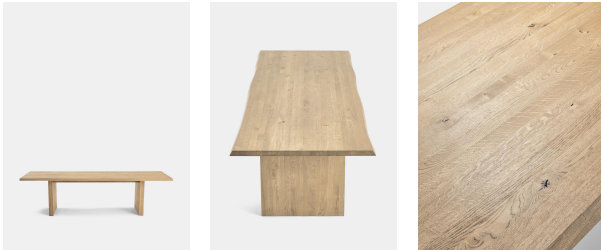

Matis Dining Table, Grey Oak, 220cm, Us

\$3,370 Regular

\$2,696 Membership

Available in

Sizes

4-6 Seater, 6-8 Seater

Product details

Our Matis dining table is crafted from solid oak with an oil finish and characteristic live edge. Available in three different sizes and wood stains, place the large rectangular table in the centre of a dining room to recreate the rustic settings at Soho Farmhouse.

Dimensions

Product dimensions: H75 x W220 x D100cm / H29.5 x W86.6 x D39.4"

Product weight: 116kg / 255.7lbs

Number of boxes: 2

* Box 1 : H17 x W231 x D111cm / H6.7 x W90.9 x D43.7"

* Box 2 : H24 x W81 x D75cm / H9.4 x W31.9 x D29.5"

polish. Avoid contact with water and other liquids.

Clearance: 28"

Finish: Grey Oak

Frame: European Oak

Hardware: Steel support

Material: European Oak and Steel

Removable legs: Yes