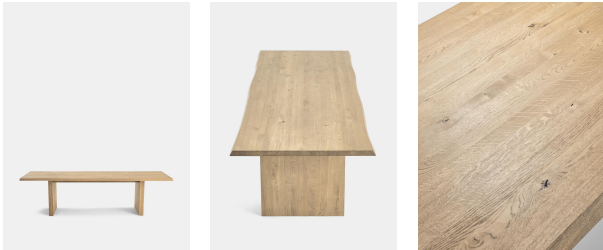

## Matis Dining Table, Grey Oak, 220cm, Us

\$3,370 Regular

\$2,696 Membership

### Sizes

4-6 Seater, 6-8 Seater

### Product details

Our Matis dining table is crafted from solid oak with an oil finish and characteristic live edge. Available in three different sizes and wood stains, place the large rectangular table in the centre of a dining room to recreate the rustic settings at Soho Farmhouse.