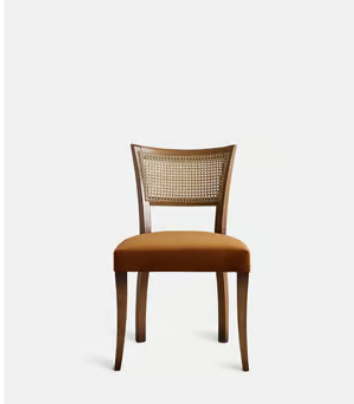

SOHO HOME

Pair of Molina Dining Chairs, Cane Back, Velvet, Mustard, US

~~\$1,495~~ \$745 Regular price

~~\$1,271~~ \$596 Member price

A House hero, you'll find our upholstered Molina dining chairs in many of our Houses, including High Road House and Soho House Berlin, as well as a vintage version in Kettner's Studio. This set is crafted in Italy with a cane back and velvet seat - a standout option for long lunches in the dining room.

Dimensions

Dimensions: H78 x W51.5 x D57.5cm / H31 x W20.3 x D22.5"

Weight: 8.1kg / 17.9lbs

Details

Assembly required: No

Composition: 100% Cotton

Fabric: Cotton Velvet

Feet: Beech

Filling: Foam

Frame: Beech

Material: Beech

Removable cushions: No

Removable legs: No

Seat depth: 19.5"

Seat height: 18.9"

Seat width: 20.3"