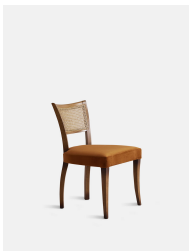

Pair Of Molina Dining Chairs, Cane Back, Velvet, Mustard, Us

£1,195

Regular

£1,016

Membership

Available in

Linen Natural

Velvet Mustard

Velvet Grey Blue

Product details

A House hero, you'll find our upholstered Molina dining chairs in many of our Houses, including High Road House and Soho House Berlin, as well as a vintage version in Kettner's Studio. This set is crafted in Italy with a cane back and velvet seat - a standout option for long lunches in the dining room.

- Dining chairs with cane back
- Hardwood beech frame
- Curved wooden arms
- Velvet seat
- Inspired by the vintage dining chairs at Kettner's Studio

Dimensions

Product dimensions: H78 x W51.5 x D57.5cm / H31 x W20.3 x D22.5"

Product weight: 8.1kg / 17.9lbs