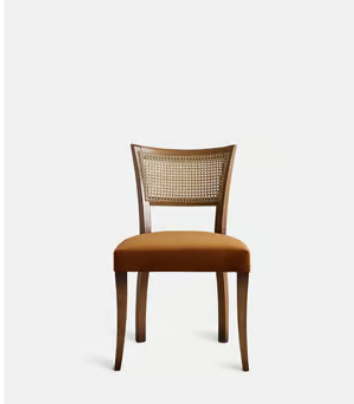

SOHO HOME

Pair of Molina Dining Chairs, Cane Back, Velvet, Mustard, US

~~$1,495~~ $745 Regular price

~~$1,271~~ $596 Member price