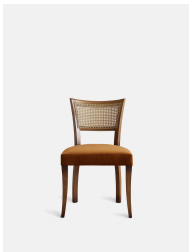

Pair Of Molina Dining Chairs, Cane Back, Velvet, Mustard, Us

£1,195

Regular

£1,016

Membership

Available in

Linen Natural

Velvet Mustard

Velvet Grey Blue

Product details

A House hero, you'll find our upholstered Molina dining chairs in many of our Houses, including High Road House and Soho House Berlin, as well as a vintage version in Kettner's Studio. This set is crafted in Italy with a cane back and velvet seat - a standout option for long lunches in the dining room.

- Dining chairs with cane back
- Hardwood beech frame
- Curved wooden arms
- Velvet seat
- Inspired by the vintage dining chairs at Kettner's Studio

Dimensions

Product dimensions: H78 x W51.5 x D57.5cm / H31 x W20.3 x D22.5"

Product weight: 8.1kg / 17.9lbs