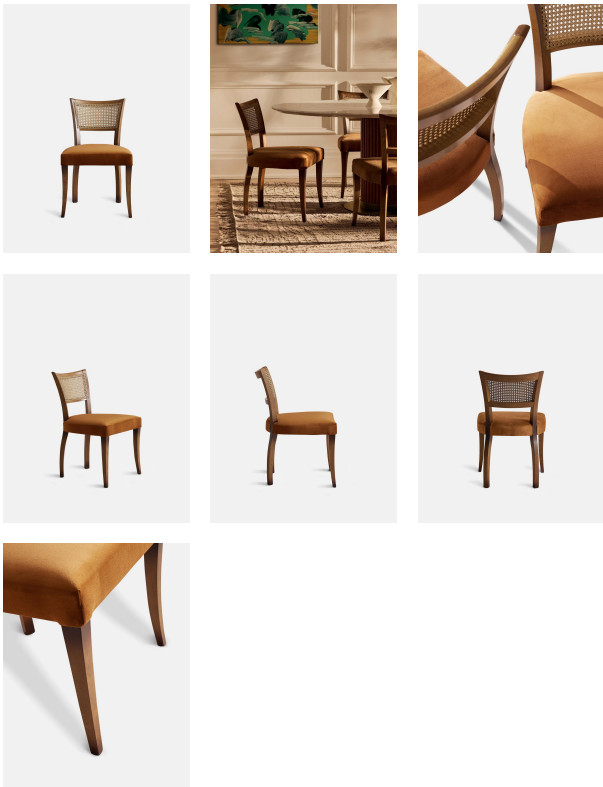

Dimensions

Product dimensions: H78 x W51.5 x D57.5cm / H31 x W20.3 x D22.5"

Product weight: 8.1kg / 17.9lbs