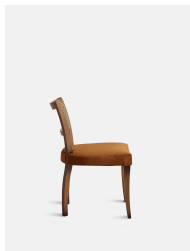

Pair Of Molina Dining Chairs, Cane Back, Velvet, Mustard, Us

£1,195

Regular

£1,016

Membership

Available in

Linen Natural

Velvet Mustard

Velvet Grey Blue

Product details

A House hero, you'll find our upholstered Molina dining chairs in many of our Houses, including High Road House and Soho House Berlin, as well as a vintage version in Kettner's Studio. This set is crafted in Italy with a cane back and velvet seat - a standout option for long lunches in the dining room.

- Dining chairs with cane back
- Hardwood beech frame
- Curved wooden arms
- Velvet seat
- Inspired by the vintage dining chairs at Kettner's Studio

Dimensions

Product dimensions: H78 x W51.5 x D57.5cm / H31 x W20.3 x D22.5"

Product weight: 8.1kg / 17.9lbs