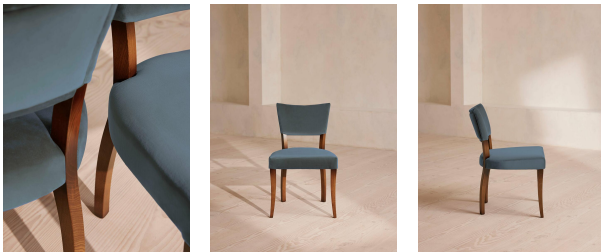

Pair Of Molina Dining Chairs, Velvet. Grey Blue, Us

£1,195

Regular

£1,016

Membership

Available in

Linen Natural

Velvet Mustard

Velvet Grey Blue

Product details

A House hero, you'll find our upholstered Molina dining chairs in many of our Houses, including High Road House and Soho House Berlin, as well as a vintage version in Kettner's. The set is crafted in Italy and upholstered in cotton velvet.

- Dining chairs with upholstered seat and back
- Upholstered in grey blue
- Beech wood frame
- Inspired by the vintage dining chairs at Kettner's

Dimensions

Product dimensions: H78 x W50 x D58cm / H31 x W20 x D23"

Filling: Foam

Frame: Beech

Material: Beech

Removable cushions: No

Removable legs: No

Seat depth: 19.5"

Seat height: 18.9"

Seat width: 20.3"