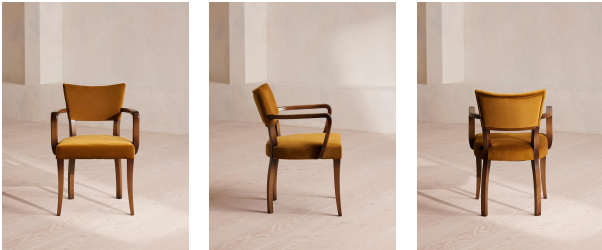

## Molina Armchair, Velvet, Mustard, Us

\$825 Regular

\$701 Membership

Available in

Linen Natural

Velvet Grey Blue

Velvet Mustard

### Product details

A House hero, you'll find our comfy upholstered dining chair everywhere from High Road House to Soho House Berlin, as well as a vintage version in Kettner's Studio. The chair is made in Italy with a hardwood beech frame and upholstered in cotton velvet.