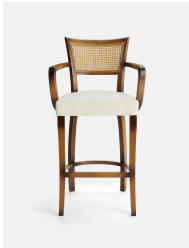

## Molina Barstool, Cane Back, Linen, Natural, Us

\$835 Regular

\$668 Membership

Available in

Linen Natural

Velvet Mustard

Velvet Grey Blue

### Product details

This barstool is inspired by our Molina dining chairs, which can be seen in many of the Houses, including High Road House and Soho House Berlin, as well as a vintage version in Kettner's Studio. Our barstool nods to all the classic features with a cane back, 100% slubby linen seat and curved, yet slightly angled, wooden arms.