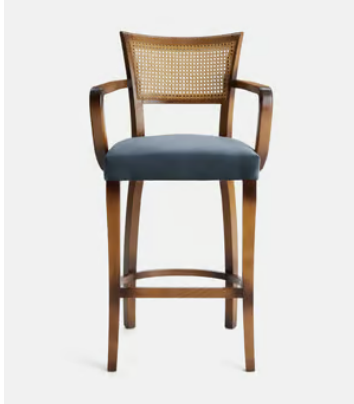

SOHO HOME

Molina Barstool, Cane Back, Velvet, Grey Blue, US

~~\$1,195~~ \$598 Regular price

~~\$1,016~~ \$478 Member price

This barstool is inspired by our Molina dining chairs, which can be seen in many of the Houses, including High Road House and Soho House Berlin, as well as a vintage version in Kettner's Studio. Our barstool nods to all the classic features, including a beech frame, velvet seat and curved, yet slightly angled, wooden arms.

Dimensions

Dimensions: H108 x W60 x D53cm / H43 x W23 x D21"

Weight: 8kg / 17.6lbs

Packaged dimensions: H111 x W63 x D56cm / H43.7 x W24.8 x D22"

Packaged weight: 12.3kg / 27.1lbs

Available in 1 linen

Natural

Available in 2 velvets

Mustard

Grey Blue

Details

Arm height: 36.6"

Assembly required: No

Fabric: Cotton

Filling: 40 KG/M3

Frame: Beech wood

Removable cushions: No

Removable legs: No

Seat depth: 18.1"

Seat height: 28.7"

Seat width: 19.7"

Care instructions: Professional upholstery cleaning only