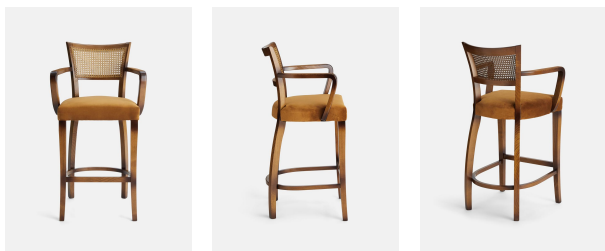

## Molina Barstool, Cane Back, Velvet, Mustard, Us

\$598 Regular

\$478 Membership

Available in

Linen Natural

Velvet Mustard

Velvet Grey Blue

### Product details

This barstool is inspired by our Molina dining chairs, which can be seen in many of Houses, including High Road House and Soho House Berlin, as well as a vintage version in Kettner's Studio. It nods to all the classic features with a cane back, velvet seat and curved, yet slightly angled, wooden arms.