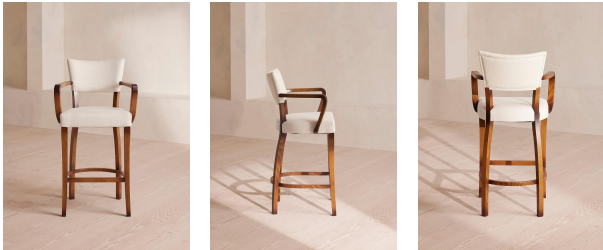

Molina Barstool, Linen, Natural, Us

\$598 Regular

\$478 Membership

Available in

Product details

This barstool is inspired by our Molina dining chairs, which can be seen in many of the Houses, including High Road House and Soho House Berlin, as well as a vintage version in Kettner's Studio. Our barstool nods to all the classic features, including a beech frame, 100% slubby linen seat and curved, yet slightly angled, wooden arms.

Dimensions

Product dimensions: H108 x W60 x D53cm / H42.5 x W23.6 x D20.9"

Product weight: 9.3kg / 20.5lbs

Packaged or boxed dimensions: H111 x W63 x D56cm / H43.7 x W24.8 x D22"

Packaged or boxed weight: 12.3kg / 27.1lbs

Frame: Beech Wood

Material: Beech

Removable cushions: No

Removable legs: No

Seat depth: 18.1"

Seat height: 28.7"

Seat width: 19.7"