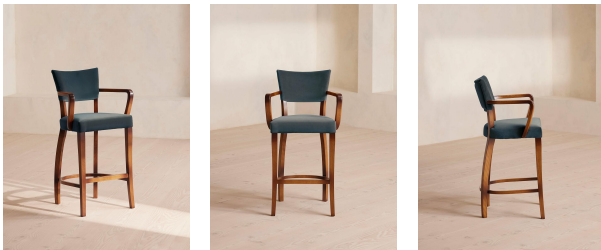

## Molina Barstool, Velvet, Grey Blue, Us

£850 Regular

£723 Membership

### Available in

-  Velvet Mustard
-  Linen Natural
-  Velvet Grey Blue

### Product details

This barstool is inspired by our Molina dining chairs, which can be seen in many of the Houses, including High Road House and Soho House Berlin, as well as a vintage version in Kettner's Studio. Our barstool nods to all the classic features, including a hardwood beech frame, velvet seat and curved, yet slightly angled, wooden arms.

- Upholstered velvet barstool
- Hardwood beech frame
- Curved wooden arms
- Available in Linen
- Inspired by the vintage dining chairs at Kettner's Studio