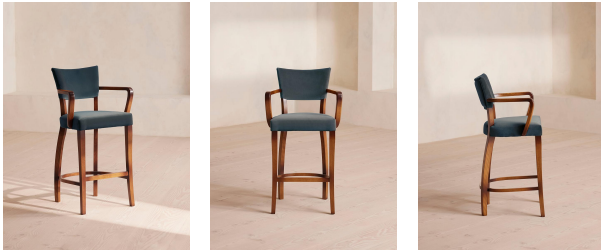

## Molina Barstool, Velvet, Grey Blue, Us

\$598 Regular

\$478 Membership

Available in

Linen Natural

Velvet Mustard

Velvet Grey Blue

### Product details

This barstool is inspired by our Molina dining chairs, which can be seen in many of the Houses, including High Road House and Soho House Berlin, as well as a vintage version in Kettner's Studio. Our barstool nods to all the classic features, including a hardwood beech frame, velvet seat and curved, yet slightly angled, wooden arms.

### Dimensions

Product dimensions: H108 x W60 x D53cm / H42.5 x W23.6 x D20.9"

Product weight: 8.1kg / 17.9lbs

Packaged or boxed dimensions: H111 x W63 x D56cm / H43.7 x W24.8 x D22"

Packaged or boxed weight: 12.3kg / 27.1lbs

Removable cushions: No

Removable legs: No

Seat depth: 18.1"

Seat height: 28.7"

Seat width: 19.7"