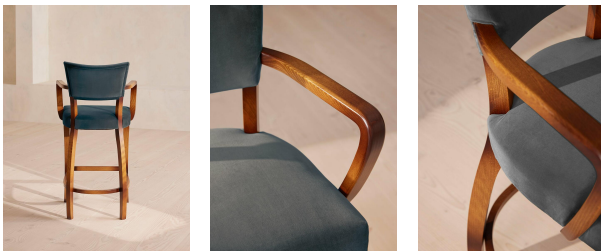

## Molina Barstool, Velvet, Grey Blue, Us

£850 Regular

£723 Membership

### Product details

This barstool is inspired by our Molina dining chairs, which can be seen in many of the Houses, including High Road House and Soho House Berlin, as well as a vintage version in Kettner's Studio. Our barstool nods to all the classic features, including a hardwood beech frame, velvet seat and curved, yet slightly angled, wooden arms.

- Upholstered velvet barstool
- Hardwood beech frame
- Curved wooden arms
- Available in Linen
- Inspired by the vintage dining chairs at Kettner's Studio