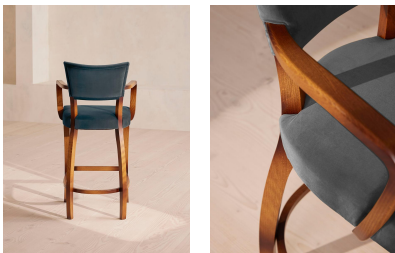

Molina Barstool, Velvet, Grey Blue, Us

$598 Regular

$478 Membership

Available in

Linen Natural

Velvet Mustard

Velvet Grey Blue

Product details

This barstool is inspired by our Molina dining chairs, which can be seen in many of the Houses, including High Road House and Soho House Berlin, as well as a vintage version in Kettner's Studio. Our barstool nods to all the classic features, including a hardwood beech frame, velvet seat and curved, yet slightly angled, wooden arms.

Dimensions

Product dimensions: H108 x W60 x D53cm / H42.5 x W23.6 x D20.9"

Product weight: 8.1kg / 17.9lbs

Packaged or boxed dimensions: H111 x W63 x D56cm / H43.7 x W24.8 x D22"

Packaged or boxed weight: 12.3kg / 27.1lbs