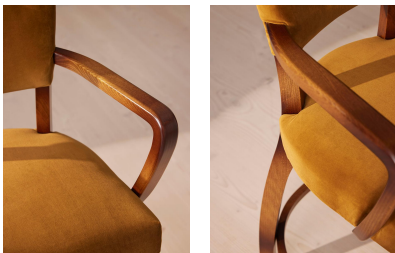

Molina Barstool, Velvet Mustard, Us

$598 Regular

$478 Membership

Available in

Product details

This barstool is inspired by our Molina dining chairs, which can be seen in many of the Houses, including High Road House and Soho House Berlin, as well as a vintage version in Kettner's Studio. Our barstool nods to all the classic features, including a beech frame, velvet seat and curved, yet slightly angled, wooden arms.

Dimensions

Product dimensions: H108 x W60 x D53cm / H42.5 x W23.6 x D20.9"

Product weight: 9.3kg / 20.5lbs

Packaged or boxed dimensions: H111 x W63 x D56cm / H43.7 x W24.8 x D22"

Packaged or boxed weight: 12.3kg / 27.1lbs

Number of boxes: 1