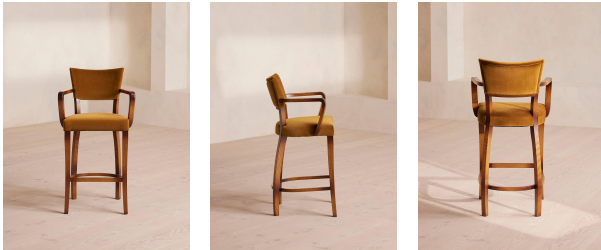

Molina Barstool, Velvet Mustard, Us

\$598 Regular

\$478 Membership

Available in

Product details

This barstool is inspired by our Molina dining chairs, which can be seen in many of the Houses, including High Road House and Soho House Berlin, as well as a vintage version in Kettner's Studio. Our barstool nods to all the classic features, including a beech frame, velvet seat and curved, yet slightly angled, wooden arms.

Dimensions

Product dimensions: H108 x W60 x D53cm / H42.5 x W23.6 x D20.9"

Product weight: 9.3kg / 20.5lbs

Packaged or boxed dimensions: H111 x W63 x D56cm / H43.7 x W24.8 x D22"

Packaged or boxed weight: 12.3kg / 27.1lbs

Frame: Beech Wood

Material: Beech

Removable cushions: No

Removable legs: No

Seat depth: 18.1"

Seat height: 28.7"

Seat width: 19.7"