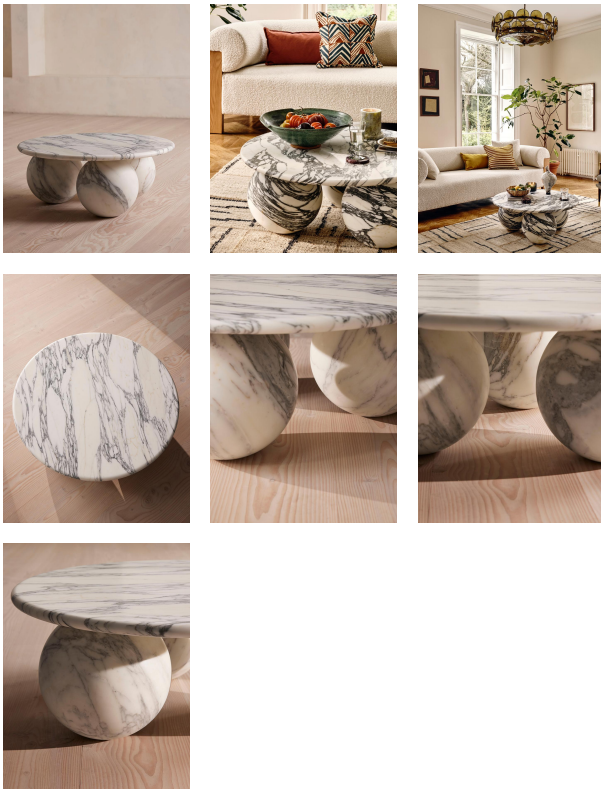

### Product details

Referencing similar pieces seen at Soho House Hong Kong, our Oxley round coffee table has been crafted from a polished Italian Arabescato Corchia marble, distinguished by light grey and black veining for textural depth. Resting on three matching marble spheres, this unique interior catches the light beautifully. Use in the living room for a sculptural focal point.

### Dimensions

Product dimensions: H36 x W90 x D90cm / H14.2 x W35.4 x D35.4"

Product weight: 206kg / 454.2lbs

Number of boxes: 2

\* Box 1 : H103 x W102 x D15cm / H40.6 x W40.2 x D5.9"

\* Box 2 : H55 x W128 x D45cm / H21.7 x W50.4 x D17.7"