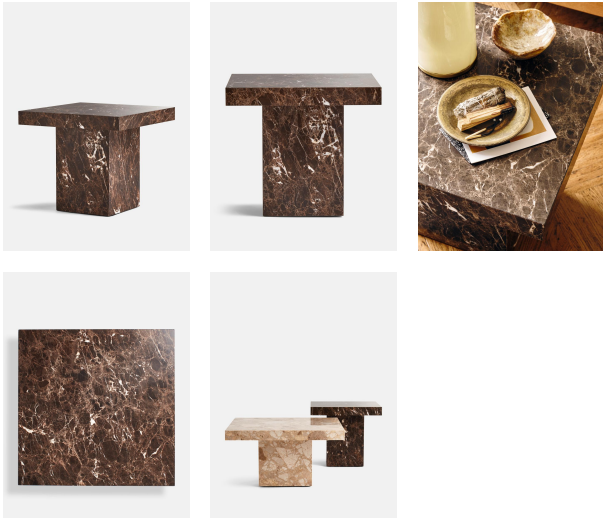

Dimensions

Product dimensions: H45 x W50 x D50cm / H17.7 x W19.7 x D19.7"

Product weight: 135kg / 297.6lbs

Number of boxes: 2

* Box 1 : H62 x W38 x D38cm / H24.4 x W15 x D15"

* Box 2 : H62 x W62 x D18cm / H24.4 x W24.4 x D7.1"