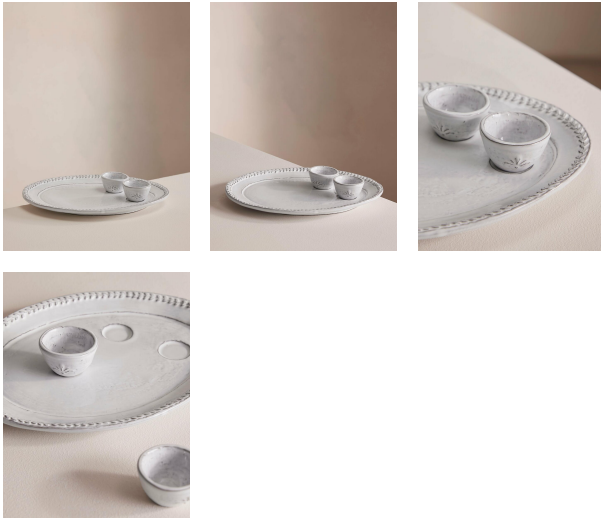

Hillcrest Breakfast Tray

£30

Regular

£24

Membership

Product details

Our Hillcrest oval breakfast tray, with its two egg cups, is perfect for when breakfast in bed calls. Crafted from Tuscan stoneware, each piece in the collection is handmade by skilled artisans who have been producing these ceramics in a village outside Florence for over 40 years. The exposed, hand-glazed finish is detailed with decorative embellishment and draws on the rustic interiors found at Soho Farmhouse.

- Stoneware breakfast tray
- Rustic organic shape
- Handcrafted in Italy
- Includes two matching egg cups
- Hand-applied glaze makes each piece unique
- Decorative embellishments
- Inspired by Soho Farmhouse

Dimensions

Product dimensions: H3 x W21 x D28cm / H1.2 x W8.3 x D11"

Product weight: 0.7kg / 1.5lbs

Details

Assembly required: No

Care instructions: Dishwasher and microwave safe

Dishwasher safe: Yes

Material: Black Clay