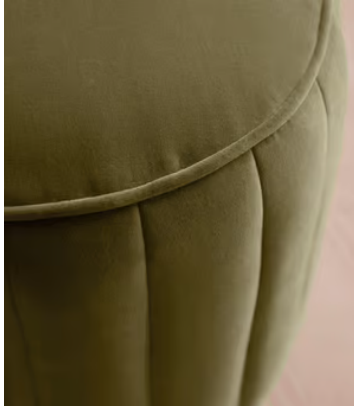

SOHO HOME

Romi Footstool, Velvet, Lichen, US

$795 Regular price

$676 Member price

A nod to the warm and inviting textures of Soho House Rome, our Romi footstool is fully upholstered in cotton velvet with fluting and a piped rim to add intrigue and definition. Compact and versatile, the footstool doubles up as extra seating for guests, or as a side table with a tray on top.

Dimensions

Product dimensions: H46 x W41 x D41cm / H18 x W16 x D16"

Product weight: 8kg / 17.6lbs

Packaged or boxed dimensions: H51 x W45 x D45cm / H20.1 x W17.7 x D17.7"

Packaged or boxed weight: 11.6kg / 25.6lbs

Details

Assembly required: No

Care instructions: Professional upholstery cleaning only

Composition: 85% Cotton, 15% Polyester

Construction: Corner blocked, stapled and glued

Filling: Foam with fibre

Frame: Engineered hardwood

Removable cushions: No

Removable legs: No

Seat depth: 16.1"

Seat height: 18.1"

Seat width: 16.1"

Available in 1 leather

Chestnut

Available in 2 velvets

Lichen

Antique Rose