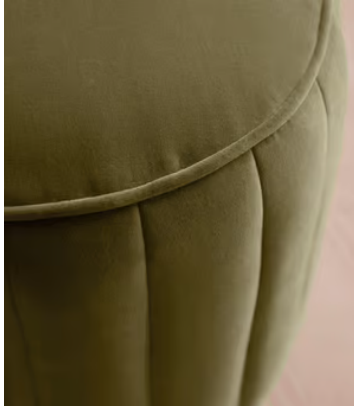

SOHO HOME

Romi Footstool, Velvet, Lichen, US

\$795 Regular price

\$676 Member price

A nod to the warm and inviting textures of Soho House Rome, our Romi footstool is fully upholstered in cotton velvet with fluting and a piped rim to add intrigue and definition. Compact and versatile, the footstool doubles up as extra seating for guests, or as a side table with a tray on top.

Removable cushions: No

Removable legs: No

Seat depth: 16.1"

Seat height: 18.1"

Seat width: 16.1"

Available in 1 leather

Chestnut

Available in 2 velvets