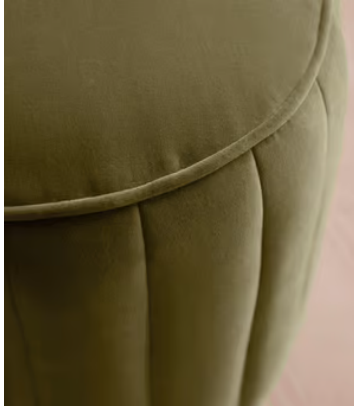

SOHO HOME

Romi Footstool, Velvet, Lichen

\$795 Regular price

\$676 Member price

A nod to the warm and inviting textures of Soho House Rome, our Romi footstool is fully upholstered in cotton velvet with fluting and a piped rim to add intrigue and definition. Compact and versatile, the footstool doubles up as extra seating for guests, or as a side table with a tray on top.

Composition: 85% Cotton, 15% Polyester

Construction: Corner blocked, stapled and glued

Filling: Foam with fibre

Frame: Engineered hardwood

Removable cushions: No

Removable legs: No

Seat depth: 16.1"

Seat height: 18.1"

Seat width: 16.1"

Care instructions: Professional upholstery cleaning only

Available in 2 velvets

Lichen

Antique Rose