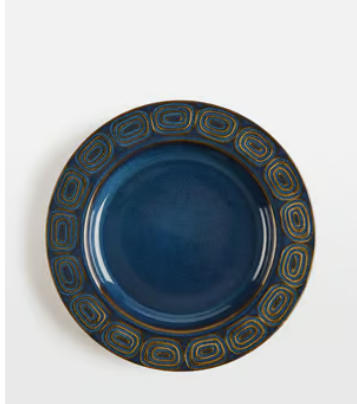

## Grace Side Plate, Blue, Set of Four

~~\$75~~ \$30 Regular price

~~\$64~~ \$24 Member price

Our modern take on vintage ceramics, the Grace side plates are inspired by 1960s Danish ceramic ashtrays. The mid-century-style plates are crafted from stoneware for a durable finish. Each piece is washed with a reactive blue glaze to enhance the embossed geometric swirl pattern on the rim. Pair with other pieces from the collection to echo the designs seen at White City House.