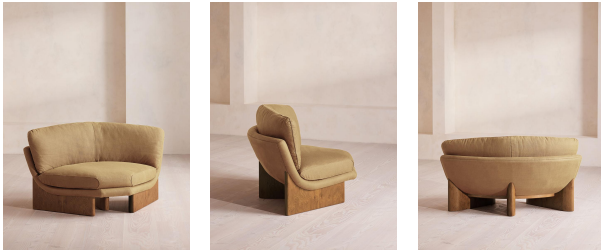

Tellis Corner Chair, Linen, Wheat, Us

\$1,995 Regular

\$1,696 Membership

Available in

- | | | | |
|---|----------------|---|------------------|
|  | Linen Sage |  | Linen Bisque |
|  | Linen Wheat |  | Linen Ochre |
|  | Linen Olive |  | Linen Sienna |
|  | Linen Mushroom |  | Linen Indigo |
|  | Velvet Rust |  | Velvet Lichen |
|  | Velvet Camel |  | Velvet Porcelain |
|  | Velvet Mustard |  | Velvet Olive |
|  | Velvet Taupe | | |

Product details

An oak burl base holds comfortable, oversized foam and feather-filled cushions wrapped in linen upholstery for a relaxed silhouette. Inspired by the social spaces of Soho House Portland, the Tellis armchair has a relaxed silhouette thanks to its oversized foam and feather-filled cushions. Fully upholstered in linen that comes in our range of bespoke colorways, it can be styled as a standalone armchair, or pieced together with the corner module to create a larger seating area.

Dimensions

Product dimensions: H79 x W156 x D99cm / H31 x W36 x D39"

Product weight: 36kg / 79.4lbs