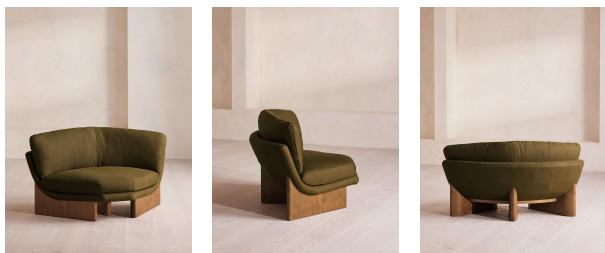

Tellis Corner Chair, Linen, Olive, Us

\$1,995 Regular

\$1,696 Membership

Available in

- | | |
|---|---|
|  Linen Bisque |  Linen Sage |
|  Linen Wheat |  Linen Ochre |
|  Linen Olive |  Linen Sienna |
|  Linen Antique Rose |  Linen Mushroom |
|  Linen Prussian Blue |  Linen Indigo |
|  Velvet Rust |  Velvet Lichen |
|  Velvet Camel |  Velvet Royal Blue |
|  Velvet Porcelain |  Velvet Mustard |
|  Velvet Olive |  Velvet Taupe |
|  Velvet Antique Rose |  Velvet Grey Blue |

Product details

An oak burl base holds comfortable, oversized foam and feather-filled cushions wrapped in linen upholstery for a relaxed silhouette.

Inspired by the social spaces of Soho House Portland, the Tellis armchair has a relaxed silhouette thanks to its oversized foam and feather-filled cushions. Fully upholstered in linen that comes in our range of bespoke colorways, it can be styled as a standalone armchair, or pieced together with the corner module to create a larger seating area.

Dimensions

Product dimensions: H79 x W156 x D99cm / H31 x W36 x D39"

Product weight: 36kg / 79.4lbs