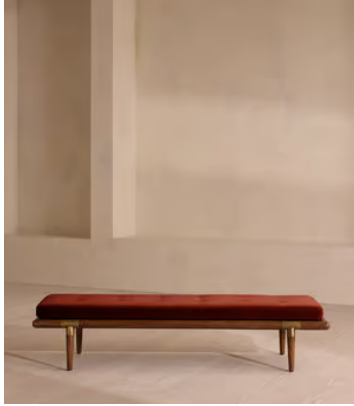

## Theodore Bench, Rust Velvet, US

\$1,295 Regular price

\$1,101 Member price

A blind-tufted, feather-wrapped seat cushion is upholstered in velvet to create a wide silhouette made for relaxing.

Taking cues from Soho House 40 Greek Street with the brass detailing at the bottom of its birch and oakwood legs, this bench is designed to pair with the Theodore armchair or mix and match across the rest of our collection. Its blind-tufted, feather-wrapped seat cushion is upholstered in velvet and co-ordinates with a bolster cushion secured by a single strap.

### Dimensions

**Dimensions:** H38 x W170 x D50cm / H15 x W67 x D20"

**Weight:** 19kg / 41.9lbs