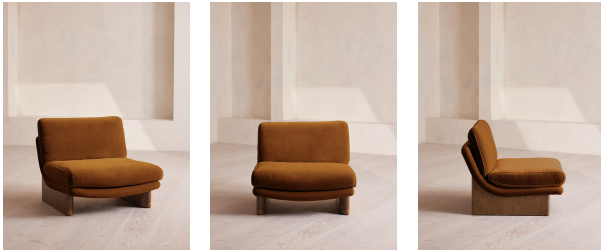

## Tellis Chair Module, Velvet, Mustard, Us

\$2,295 Regular

\$1,951 Membership

### Dimensions

Product dimensions: H79 x W92 x D97cm / H31 x W36 x D38"

Product weight: 36kg / 79.4lbs

SOHO HOME