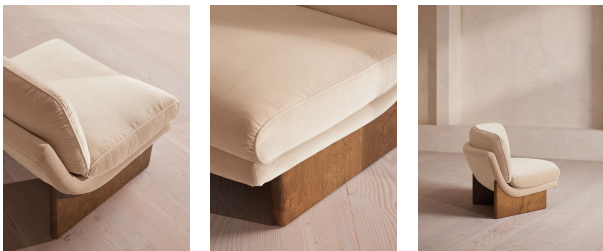

Dimensions

Product dimensions: H79 x W156 x D99cm / H31 x W36 x D39"

Product weight: 36kg / 79.4lbs