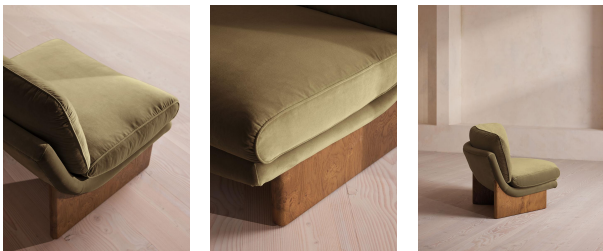

Dimensions

Product dimensions: H79 x W156 x D99cm / H31 x W36 x D39"

Product weight: 36kg / 79.4lbs