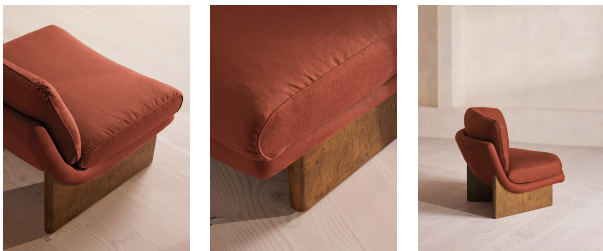

SOHO HOME

Tellis Chair Module, Linen, Sienna, Us

\$2,395 Regular

\$2,036 Membership

Available in

- | | | | |
|---|---------------------|---|-------------------|
|  | Linen Antique Rose |  | Linen Bisque |
|  | Linen Indigo |  | Linen Mushroom |
|  | Linen Ochre |  | Linen Olive |
|  | Linen Prussian Blue |  | Linen Sage |
|  | Linen Sienna |  | Linen Wheat |
|  | Velvet Antique Rose |  | Velvet Camel |
|  | Velvet Grey Blue |  | Velvet Lichen |
|  | Velvet Mustard |  | Velvet Olive |
|  | Velvet Porcelain |  | Velvet Royal Blue |
|  | Velvet Rust |  | Velvet Taupe |

Dimensions

Product dimensions: H79 x W92 x D97cm / H31 x W36 x D38"

Product weight: 36kg / 79.4lbs

Tellis Corner Module, Linen, Sienna, Us

\$1,995 Regular

\$1,696 Membership

Available in

- | | | | |
|--|---------------------|--|-------------------|
| | Linen Antique Rose | | Linen Bisque |
| | Linen Indigo | | Linen Mushroom |
| | Linen Ochre | | Linen Olive |
| | Linen Prussian Blue | | Linen Sage |
| | Linen Sienna | | Linen Wheat |
| | Velvet Antique Rose | | Velvet Camel |
| | Velvet Grey Blue | | Velvet Lichen |
| | Velvet Mustard | | Velvet Olive |
| | Velvet Porcelain | | Velvet Royal Blue |
| | Velvet Rust | | Velvet Taupe |

Dimensions

Product dimensions: H79 x W156 x D99cm / H31 x W36 x D39"

Product weight: 36kg / 79.4lbs