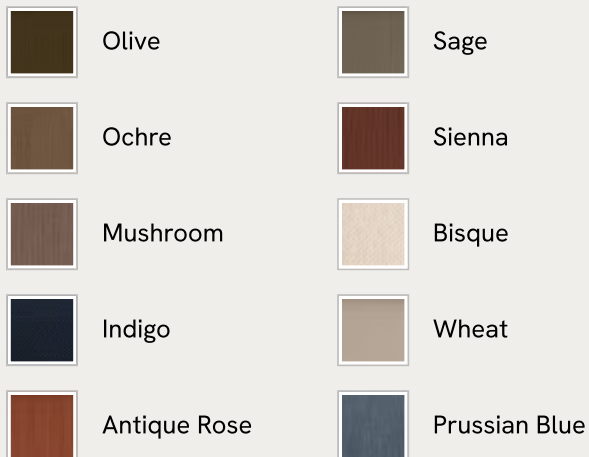

SOHO HOME

Tremont Bed, Queen, Linen, Bisque, US

\$5,795 Regular price

\$4,926 Member price

As seen in Soho House Nashville, the Tremont bed features a sculptural Mappa burl frame in a warm mid-tone finish and linen upholstery, turning the headboard into a defining design element. Burl detail to the back means this particular style can float within a space and work as a room divider.

Available in 1 sizes

Queen (H150 x W220 x D195cm / H59 x W87 x D77")

Available in 10 linens

SOHO HOME

Available in 10 velvets

Rust

Lichen

Camel

Royal Blue

Porcelain

Mustard

Olive

Taupe

Antique Rose

Grey Blue