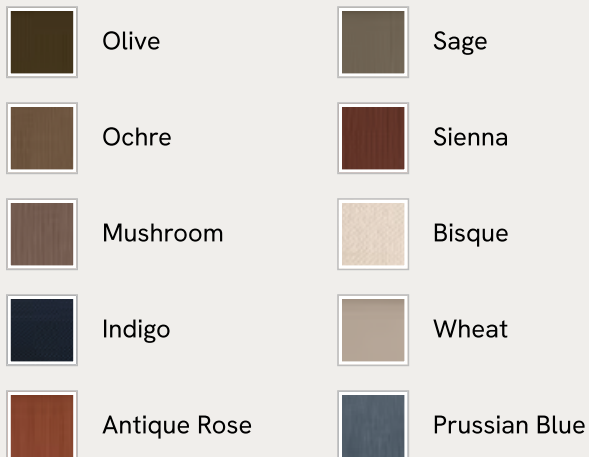

SOHO HOME

Tremont Bed, Queen, Linen, Bisque, US

\$5,795 Regular price

\$4,926 Member price

As seen in Soho House Nashville, the Tremont bed features a sculptural Mappa burl frame in a warm mid-tone finish and linen upholstery, turning the headboard into a defining design element. Burl detail to the back means this particular style can float within a space and work as a room divider.

Available in 1 sizes

Queen (H150 x W220 x D195cm / H59 x W87 x D77")

Available in 10 linens

SOHO HOME

Available in 7 velvets

Camel

Royal Blue

Porcelain

Mustard

Olive

Antique Rose

Grey Blue