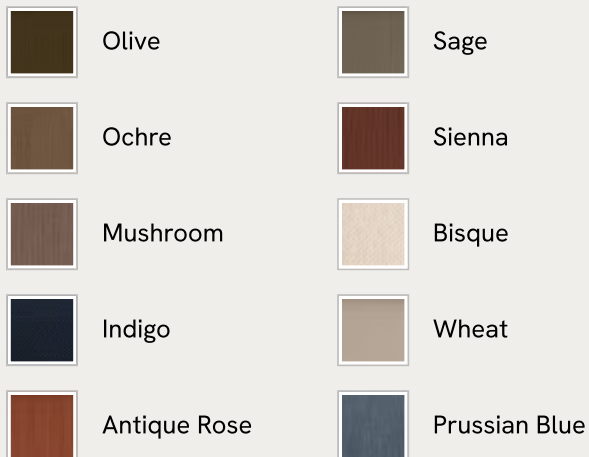

## Tremont Bed, Queen, Linen, Sienna, US

**\$5,795** Regular price

**\$4,926** Member price

As seen in Soho House Nashville, the Tremont bed features a sculptural Mappa burl frame in a warm mid-tone finish and linen upholstery, turning the headboard into a defining design element. Burl detail to the back means this particular style can float within a space and work as a room divider.

### Available in 10 linens

## Available in 10 velvets

Rust

Lichen

Camel

Royal Blue

Porcelain

Mustard

Olive

Taupe

Antique Rose

Grey Blue