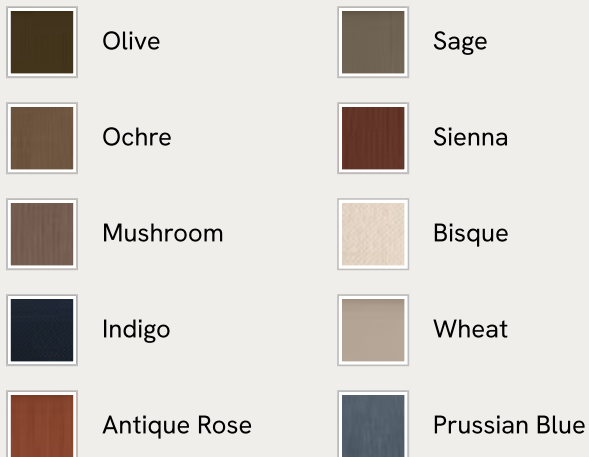

SOHO HOME

Tremont Bed, Queen, Linen, Sienna, US

\$5,795 Regular price

\$4,926 Member price

As seen in Soho House Nashville, the Tremont bed features a sculptural Mappa burl frame in a warm mid-tone finish and linen upholstery, turning the headboard into a defining design element. Burl detail to the back means this particular style can float within a space and work as a room divider.

Available in 1 sizes

Queen (H150 x W220 x D195cm / H59 x W87 x D77")

Available in 10 linens

SOHO HOME

Available in 7 velvets

Camel

Royal Blue

Porcelain

Mustard

Olive

Antique Rose

Grey Blue