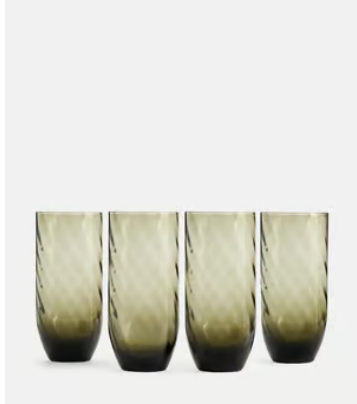

## Rosendale Highball, Smoke, Set of Four

~~\$60~~ \$25 Regular price

~~\$51~~ \$20 Member price

Designed for DUMBO House and named after the Brooklyn Bridge towers, our Rosendale range is made from smoke coloured glass with a spiral pattern. Each glass is hand blown, which means it has unique variations in colour and form.

### Available in 3 colours

Grey

Amber

Amethyst