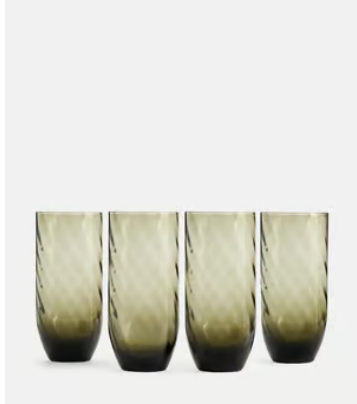

SOHO HOME

Rosendale Highball, Smoke, Set of Four

~~\$60~~ \$25 Regular price

~~\$51~~ \$20 Member price

Designed for DUMBO House and named after the Brooklyn Bridge towers, our Rosendale range is made from smoke coloured glass with a spiral pattern. Each glass is hand blown, which means it has unique variations in colour and form.

Please note, our glassware sets are not housed in gift boxes and come individually wrapped in recyclable brown packaging.

Available in 3 colours

Grey

Amber

Amethyst

Dimensions

Dimensions: H15.3 x W6.9 x D7cm / H6 x W2.7 x D2.8"