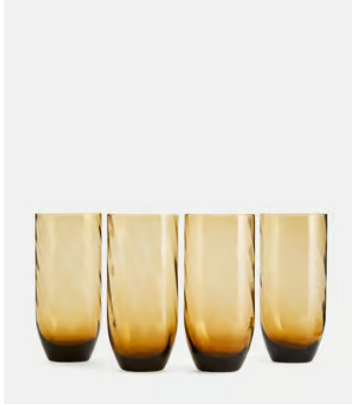

SOHO HOME

Rosendale Highball, Amber, Set of Four

~~\$65~~ \$25 Regular price

~~\$55~~ \$20 Member price

Designed for DUMBO House and named after the Brooklyn Bridge towers, our Rosendale range is made from smoke coloured glass with a spiral pattern. Each glass is hand blown, which means it has unique variations in colour and form.

Please note, our glassware sets are not housed in gift boxes and come individually wrapped in recyclable brown packaging.

Available in 3 colours

Grey

Amber

Amethyst

Dimensions

Dimensions: H15.3 x W6.9 x D7cm / H6 x W2.7 x D2.8"