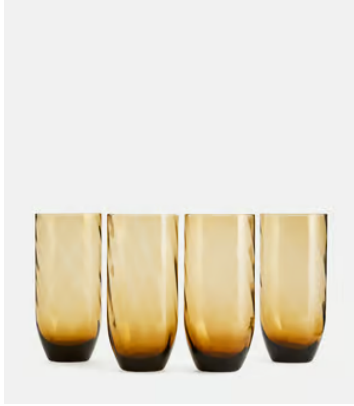

## Rosendale Highball, Amber, Set of Four

~~\$65~~ \$25 Regular price

~~\$55~~ \$20 Member price

Designed for DUMBO House and named after the Brooklyn Bridge towers, our Rosendale range is made from smoke coloured glass with a spiral pattern. Each glass is hand blown, which means it has unique variations in colour and form.

### Available in 3 colours

Grey

Amber

Amethyst