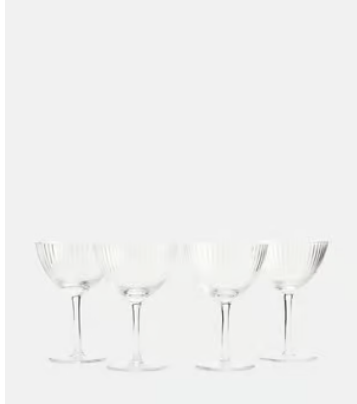

SOHO HOME

Fluted Champagne Coupe, Set of Four

\$80 Regular price

\$68 Member price

Ideal for entertaining or gifting, our set of four coupe glasses have a unique finish for a distinguished look and feel at the dining table.

Please note, our glassware sets are not housed in gift boxes and come individually wrapped in recyclable brown packaging.

Dimensions

Dimensions: H14.4 x W9.8 x D10cm / H5.7 x W3.9 x D3.9"

Weight: 2kg / 4.4lbs