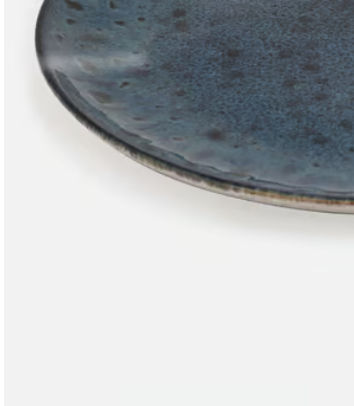

## Nero Side Plate, Blue, Set of Four

~~\$85~~ \$43 Regular price

~~\$72~~ \$34 Member price

Crafted in Portugal from durable stoneware, our Nero range is inspired by the natural textures and interiors at Soho House Barcelona. Glossy and matte reactive glazes create unique tonal variations and speckles that mimic the shadows of light on the Mediterranean Sea.